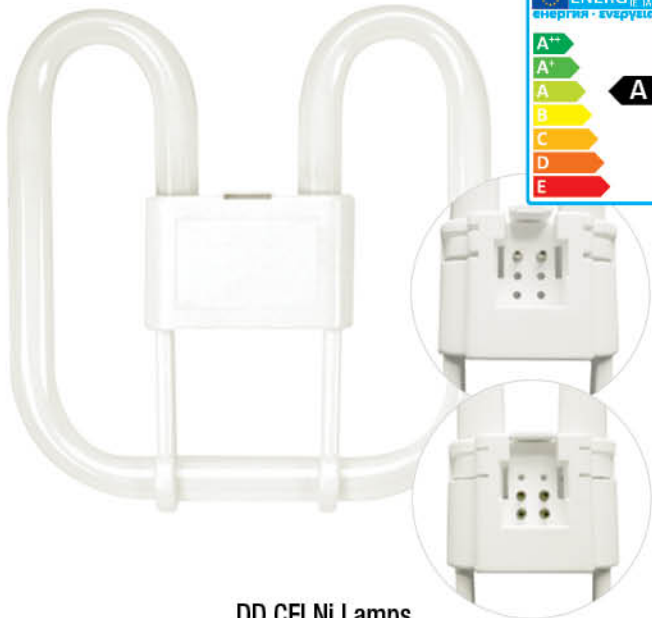

DD CFLNi Lamps

- Standard size energy efficient compact fluorescent lamp used in many commercial & decorative luminaires
- Avg. Rated Life: 10,000 hours
- Colour temp 3500K.

Code	Wattage	Cap Type	Lumens	1+
DD16235	16W	GR8 2 Pin	1100 lm	£1.54
DD16435	16W	GR10q 4 Pin	1100 lm	£1.43
DD28235	28W	GR8 2 Pin	2050 lm	£1.90
DD28435	28W	GR10q 4 Pin	2050 lm	£2.35

LED Super High Output

- Ideal for use in downlights & spotlights where similar to halogen lighting effect is desired
- LED COB (Chip On Board) technology: for best performance & lighting effect combination
- 36° beam angle
- Avg. Rated Life: 20,000 hours
- Warm or cool
- Not suitable for use with dimmers.